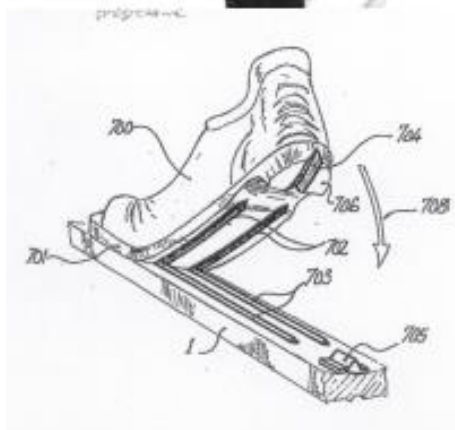

***Inventing
tomorrow
since 1947***