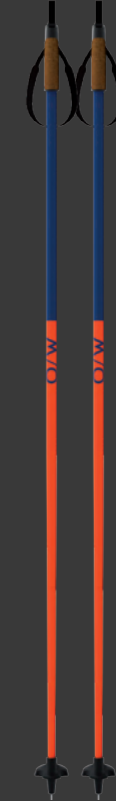

DIAMOND JR

¥5,500 (本体 ¥5,000)
Made in China

This light and durable junior pole Diamond JR, with an easy to use Exit Strap, Cork Kids Grip, and 11mm XC basket, is the best partner for kids to accompany them from their first time on Nordic skis to having fun on the snow.

95g/m