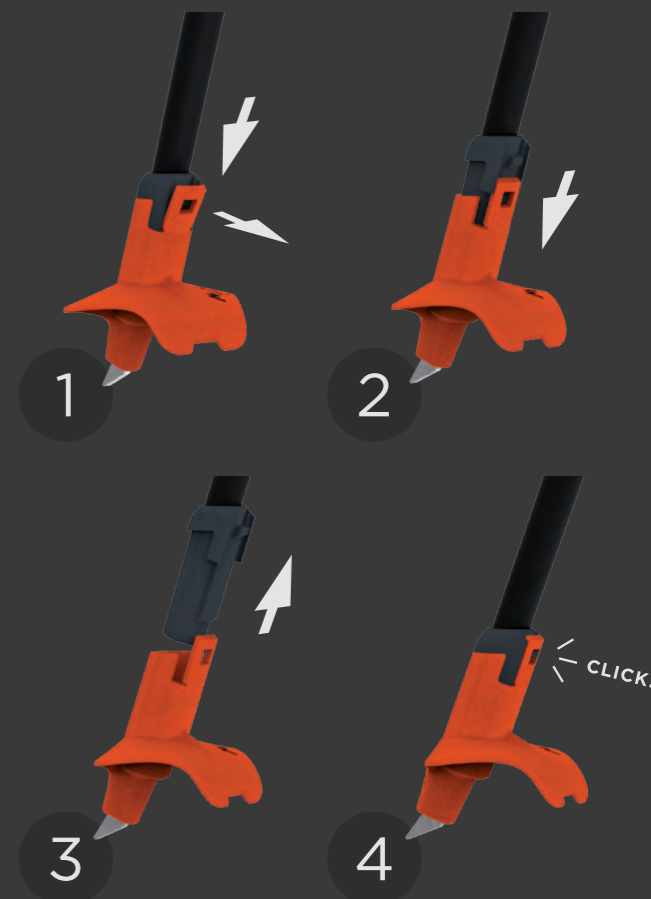

Fibre-reinforced Grip with 360° cork shield for mid-sized hands (average hand size). Compatible with all 16 mm shafts.

MRS GRIP HV
OZ80223

¥4,840 (本体 ¥4,400)
Made in China

Fibre-reinforced Grip with 360° cork shield for big hands. Compatible with all 16 mm shafts.

MRS WC STRAP
OZ81023

¥3,850 (本体 ¥3,500)
Made in China

High performance strap from Worldcup with fixed strap connection. Compatible with MRS Grip LV, MV and HV. Sizes: XXS / XS / S / M / L / XL / XXL.

GRIP & STRAP CONNECTION

With the MRS WC Strap, the locked-in connection between the strap and the grip ensures optimal hold, providing power transfer and control with every pole stroke. The ergonomically designed straps are offered in seven different sizes to fit different hand sizes.

For the initial installation of the strap, it must first be inserted into the channel provided in the grip. Then the wedge is pushed laterally through the eyelet of the strap into the grip. The clicking sound confirms that the insert is locked in place and the strap is secured against accidental loosening or misadjustment.