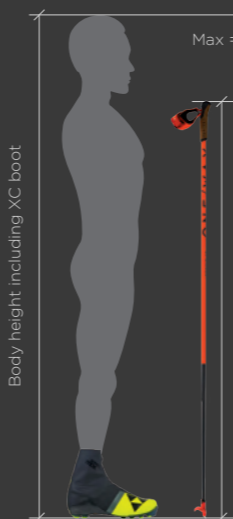

NORDIC ACCORDING TO FIS RULES

Body Height	Classic
	cm
200	168.5
195	164.5
190	160.5
185	156.5
180	151.5
175	147.5
170	143.5
165	139.5
160	135.5
155	131.5
150	127.5
145	122.5
140	118.5
135	114.5
130	110.5
125	106.5