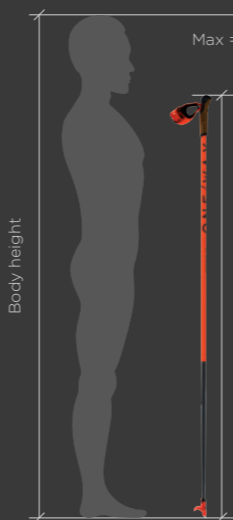

Article no.	Model	Dimension	Volume (L)	Material
POLE TUBES & CASES				
OZ18023	SKI POLE TUBE TELESCOPE - 8 PAIRS ¥19,800 (本体 ¥18,000) Made in China	155-185 x 19 x 10cm		900D RPET
OZ18123	SKI POLE TUBE SMALL - 4 PAIRS ¥12,100 (本体 ¥11,000) Made in China	178 x 18 x 18cm		900D RPET

POLE LENGTH ADVICE

NORDIC

Body Height	Skating		Classic		Fitness	
	from	to	from	to	from	to
200	175	180	167.5	172.5	152.5	162.5
195	170	175	162.5	167.5	155	160
190	167.5	172.5	157.5	162.5	150	155
185	162.5	167.5	155	160	145	150
180	160	165	150	155	140	145
175	155	160	145	150	140	145
170	150	155	140	145	135	140
165	145	150	137.5	142.5	130	135
160	140	145	135	137.5	125	130
155	135	140	130	135	120	125
150	130	135	125	130	115	120
145	125	130	120	125	115	120
140	120	125	115	120	110	115
135	115	120	110	115	105	110
130	110	115	105	110	100	105
125	105	110	100	105	95	100